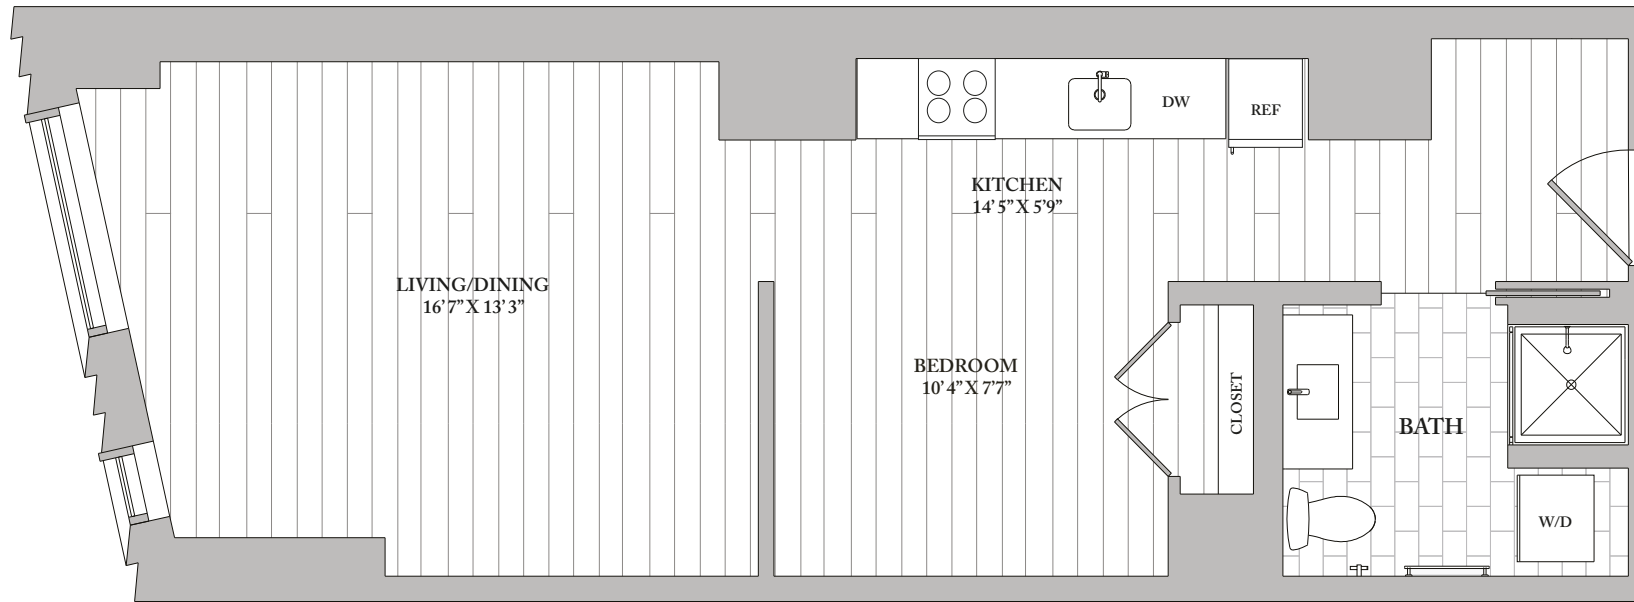

S5 | STUDIO | 1 BATH | 580 SF

THE
SUDBURY
APARTMENTS

Apartment: _____

Rent: _____

Available: _____

Square footage displayed is approximate and may vary slightly. Rental rates, availability, lease terms, deposits, apartment features and specials are subject to change without notice. Details and dimensions may differ from actual plans.