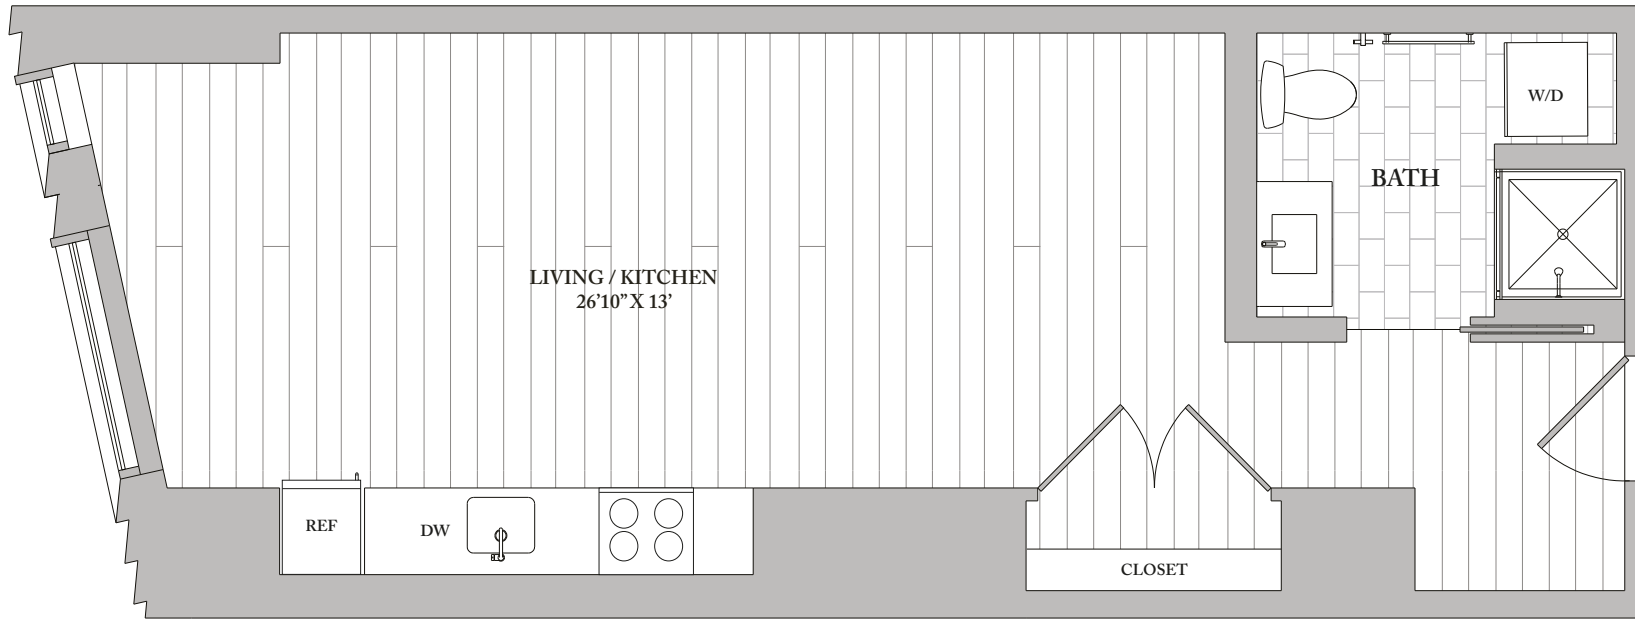

S4 | STUDIO | 1 BATH | 527 SF

THE
SUDBURY
APARTMENTS

Apartment: _____

Rent: _____

Available: _____

Square footage displayed is approximate and may vary slightly. Rental rates, availability, lease terms, deposits, apartment features and specials are subject to change without notice. Details and dimensions may differ from actual plans.