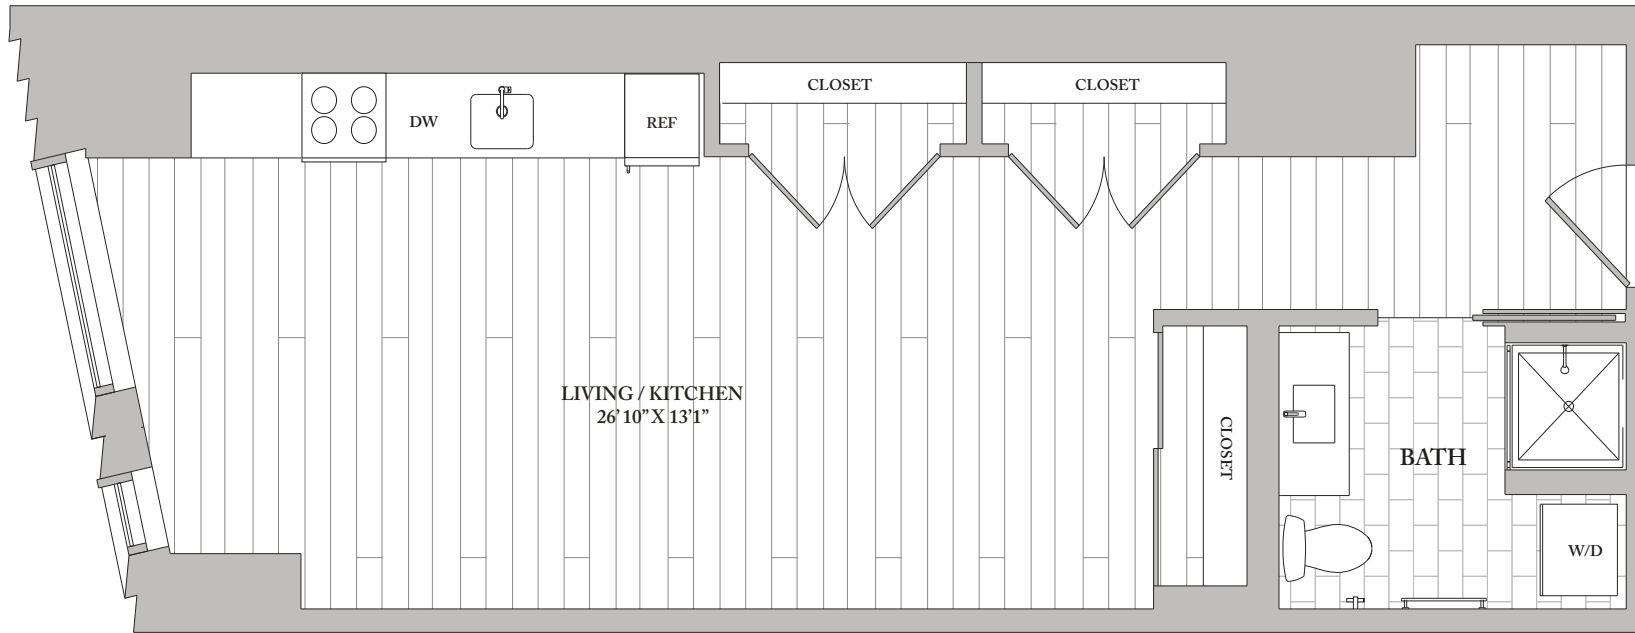

S3 | STUDIO | 1 BATH | 578 SF

THE
SUDBURY
APARTMENTS

Apartment: _____

Rent: _____

Available: _____

Square footage displayed is approximate and may vary slightly. Rental rates, availability, lease terms, deposits, apartment features and specials are subject to change without notice. Details and dimensions may differ from actual plans.