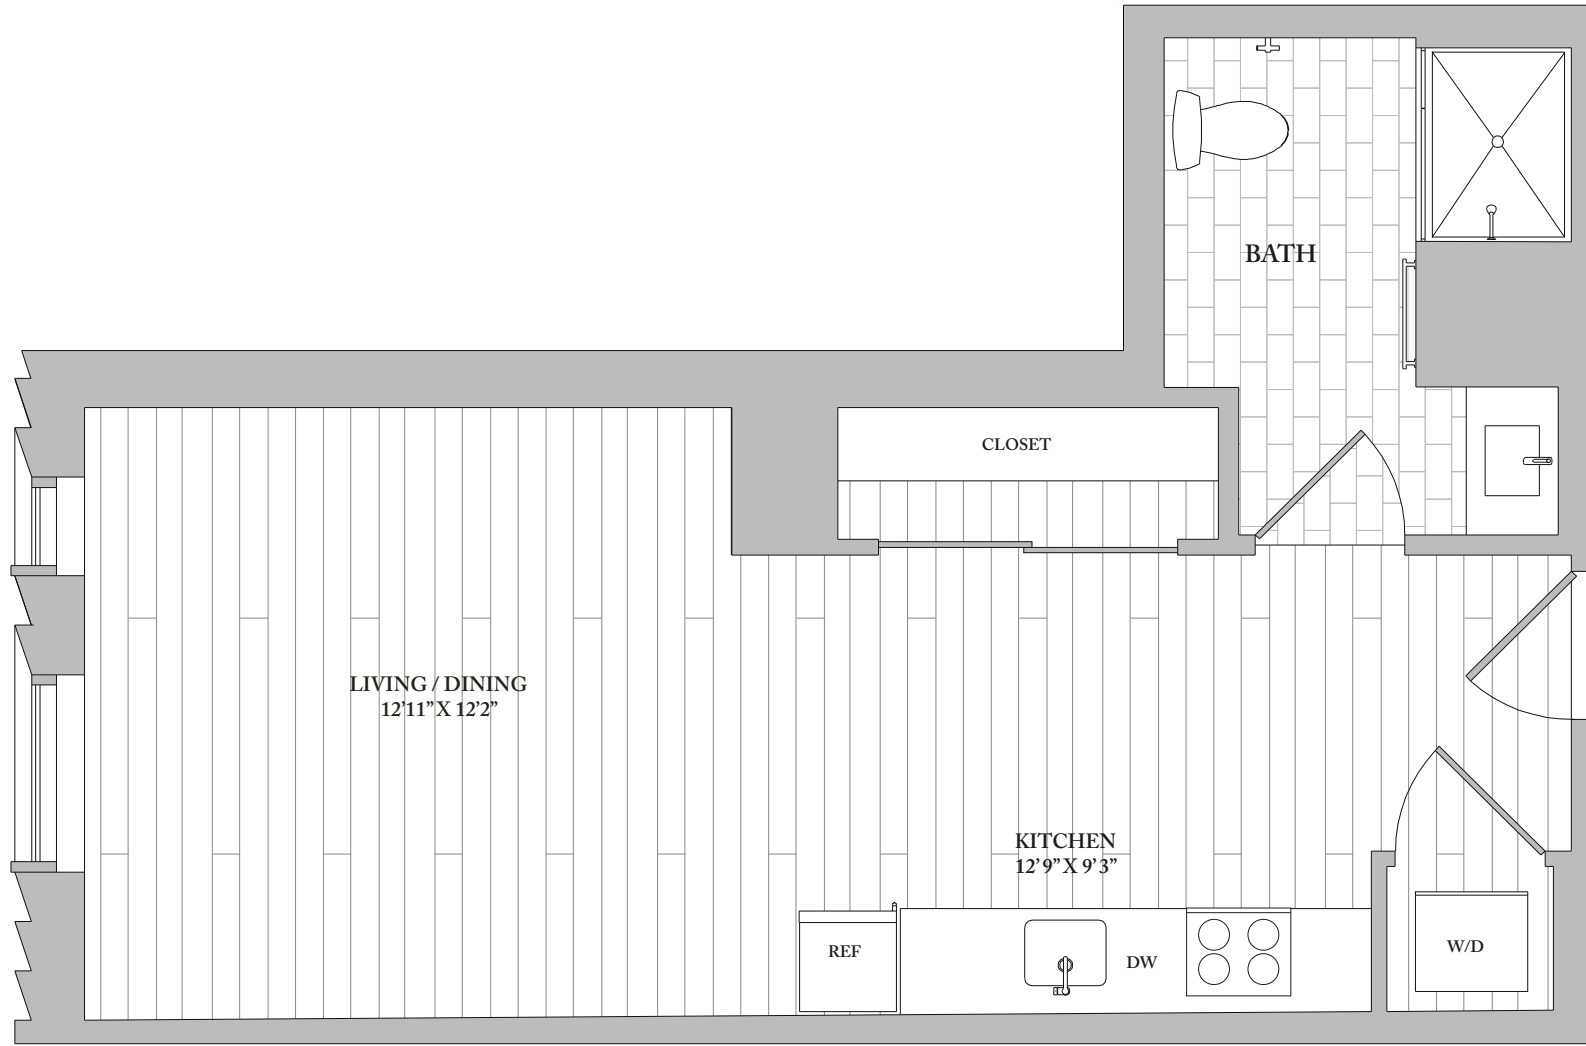

S1 | STUDIO | 1 BATH | 467 SF

THE
S U D B U R Y
APARTMENTS

Apartment: _____

Rent: _____

Available: _____

Square footage displayed is approximate and may vary slightly. Rental rates, availability, lease terms, deposits, apartment features and specials are subject to change without notice. Details and dimensions may differ from actual plans.